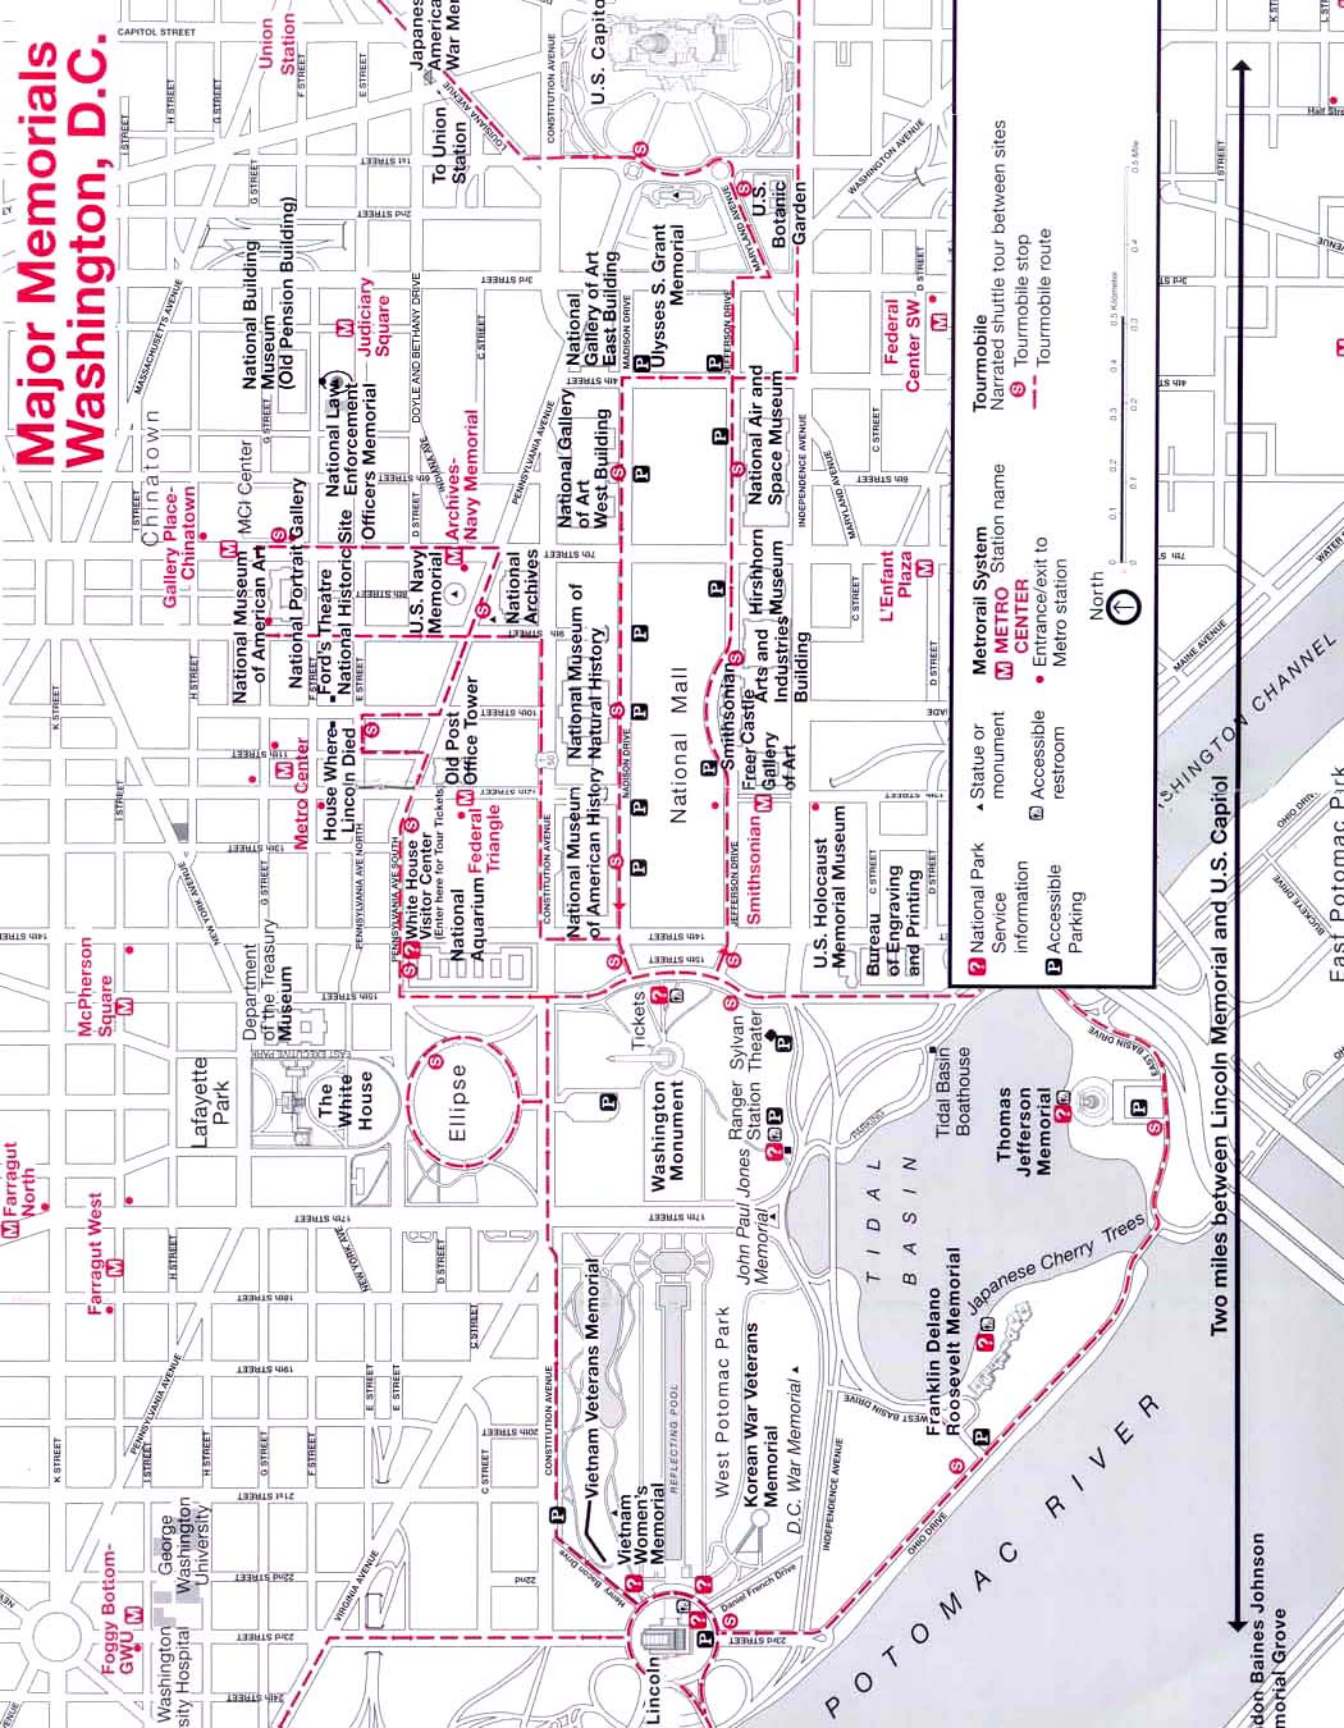

Major Memorials Washington, D.C.

Tourmobile
 Narrated shuttle tour between sites
 S Tourmobile stop
 - - - Tourmobile route

Metro Rail System
 M Station name
CENTER
 • Entrance/exit to Metro station

National Park
 ▲ Statue or monument
 ⓘ Accessible restroom
 ⓘ Accessible information
 ⓘ Accessible Parking

North
 0 0.1 0.2 0.3 0.4 0.5 Kilometers
 0 0.1 0.2 0.3 0.4 0.5 Miles

Two miles between Lincoln Memorial and U.S. Capitol

John Baines Johnson Memorial Grove