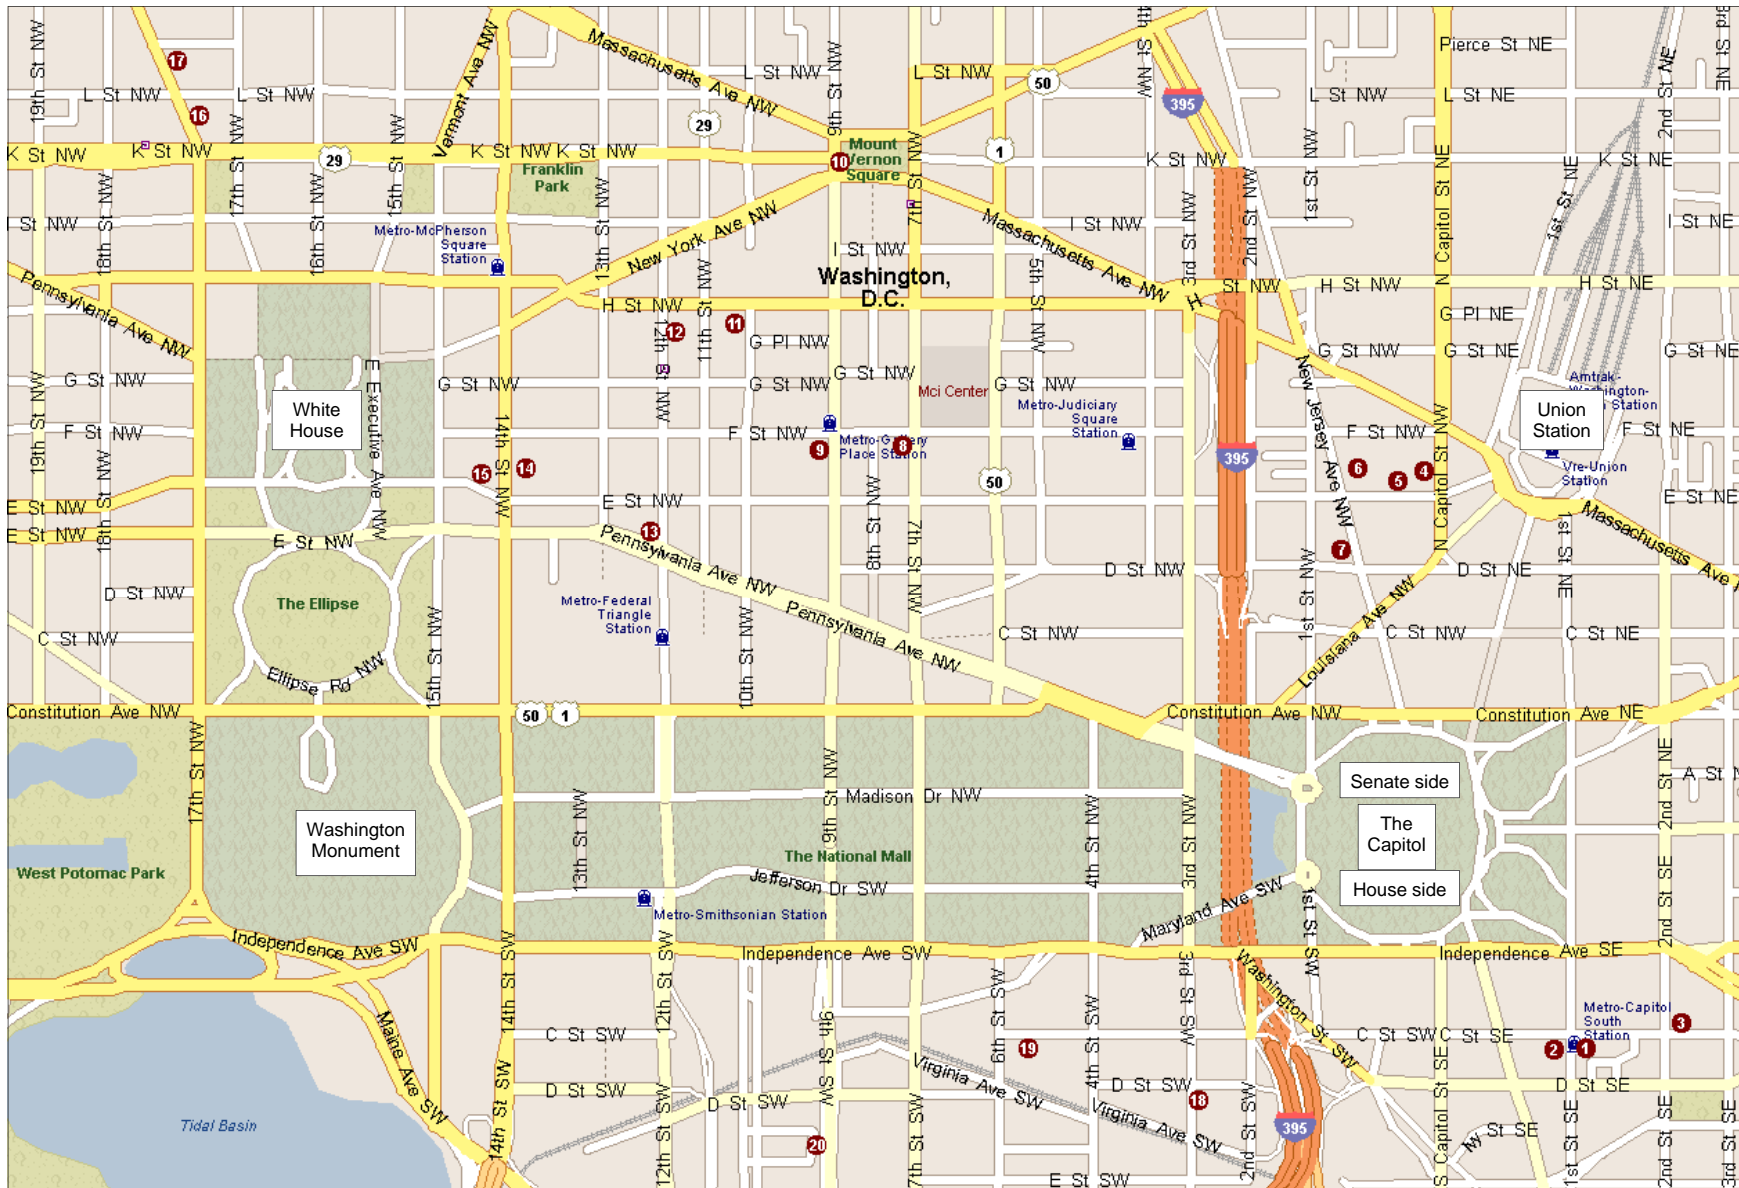

Also see
TCNMap.com

North ↑

Over

Key and address and contact information on our web site See
TCNMap.com
for online version of this map and lists of hotels and restaurants.

North ↑

- ① 300 1st St. SE
- ② Capitol South Metro stop, 1st and C Sts. SE
- ③ 200 C St. SE