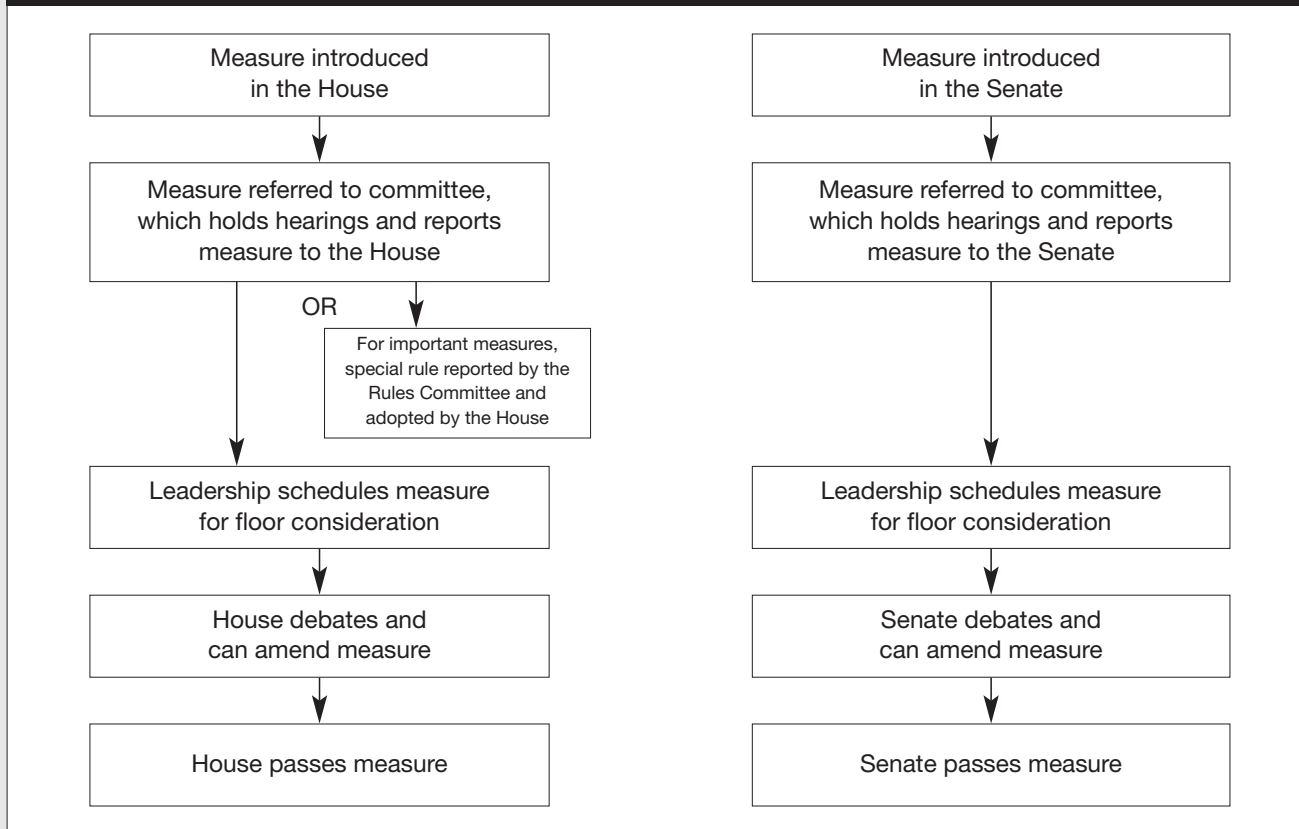

Legislative Process Flowchart from TheCapitol.Net

LegislativeProcessFlowchart.com

Legislation may begin in either chamber. Similar proposals are often introduced in both chambers.

Measures must pass both the House and the Senate in identical form before being presented to the President.

Legislation presented to the President.